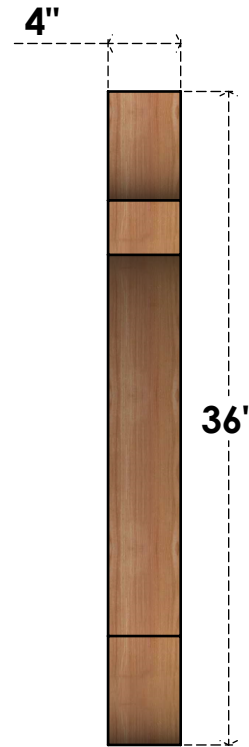

# BRC04X32X36OLY00RWR

4"W X 32"D X 36"H OLYMPIC ROUGH SAWN BRACE, WESTERN RED CEDAR

**SIDE**

**FRONT**

EKENA MILLWORK  
 2300 WEST MAIN ST.  
 CLARKSVILLE, TX 75426  
 TOLL FREE: 866-607-0453  
 WWW.EKENAMILLWORK.COM

**NOTES**

1. INSTALLATION TO BE COMPLETED IN ACCORDANCE WITH MANUFACTURER'S SPECIFICATIONS.
2. DRAWING MAY NOT BE TO SCALE
3. THIS DRAWING IS INTENDED FOR DESIGN AND PLANNING PURPOSES ONLY.
4. ALL INFORMATION CONTAINED HEREIN WAS CURRENT AT THE TIME OF DEVELOPMENT BUT MUST BE REVIEWED AND APPROVED BY THE PRODUCT MANUFACTURER TO BE CONSIDERED ACCURATE.
5. PRODUCTS ARE NOT KILN DRIED. THIS ITEM IS UNIQUE AND WILL CONTAIN THE NATURAL VARIATIONS THAT THE WOOD SPECIES OFFERS. THIS MAY RESULT IN VARIATIONS UP TO 1/4"