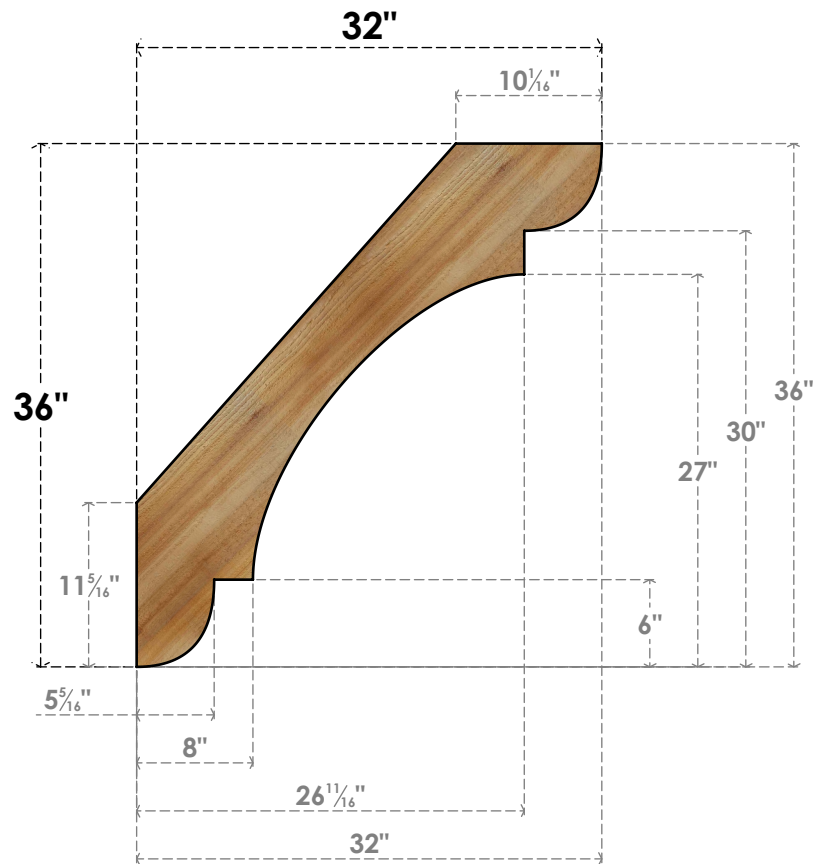

# BRC04X32X36OLY00RWR

4"W X 32"D X 36"H OLYMPIC ROUGH SAWN BRACE, WESTERN RED CEDAR

**SIDE**

**FRONT**

EKENA MILLWORK  
 2300 WEST MAIN ST.  
 CLARKSVILLE, TX 75426  
 TOLL FREE: 866-607-0453  
 WWW.EKENAMILLWORK.COM

**NOTES**

1. INSTALLATION TO BE COMPLETED IN ACCORDANCE WITH MANUFACTURER'S SPECIFICATIONS.
2. DRAWING MAY NOT BE TO SCALE
3. THIS DRAWING IS INTENDED FOR DESIGN AND PLANNING PURPOSES ONLY.
4. ALL INFORMATION CONTAINED HEREIN WAS CURRENT AT THE TIME OF DEVELOPMENT BUT MUST BE REVIEWED AND APPROVED BY THE PRODUCT MANUFACTURER TO BE CONSIDERED ACCURATE.
5. PRODUCTS ARE NOT KILN DRIED. THIS ITEM IS UNIQUE AND WILL CONTAIN THE NATURAL VARIATIONS THAT THE WOOD SPECIES OFFERS. THIS MAY RESULT IN VARIATIONS UP TO 1/4"